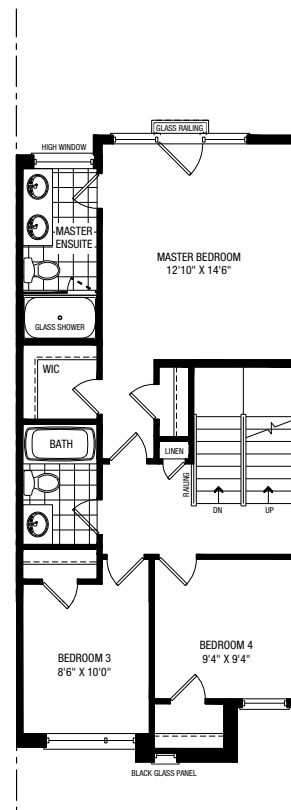

GLENWOOD COLLECTION

THE TOWNSON BAYVIEW

B16TH97

40 INGERSOLL LANE, RICHMOND HILL

RLT-02

ELEV. C | 2,102 SQ. FT.

3 BEDROOM | 2 BATH & 2 POWDER

SPACIOUS HOME OFFERS FLEXIBLE OPTIONS

- Pot lights on main floor
- 3 1/4" hardwood floor on main
- Stained oak staircase
- Upgraded countertops in kitchen & servery
- 5 Appliances
- 10 ft. ceilings on the main floor
- Smooth finish ceilings throughout
- Tall upper kitchen cabinets
- Spacious kitchen island

GROUND

MAIN

THIRD

TERRACE

Contact Us Today
to Book an Appointment
647-205-8738
bayview@primont.com