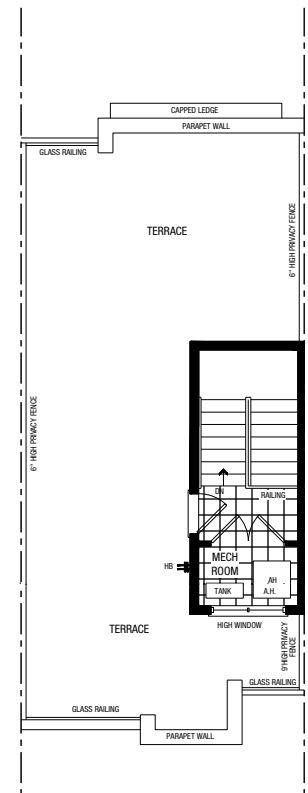

TERRACE

Contact Us Today
to Book an Appointment
647-205-8738
bayview@primont.com