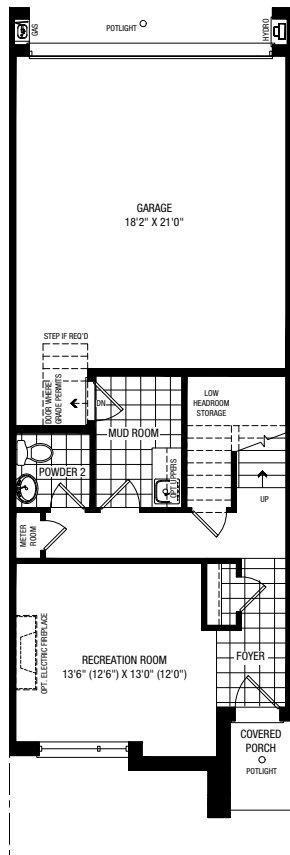

GLENWOOD COLLECTION

THE TOWNSON BAYVIEW

B16TH97

40 INGERSOLL LANE, RICHMOND HILL

RLT-02

ELEV. C | 2,102 SQ. FT.

3 BEDROOM | 2 BATH & 2 POWDER

SPACIOUS HOME OFFERS FLEXIBLE OPTIONS

- Pot lights on main floor
- 3 1/4" hardwood floor on main
- Stained oak staircase
- Upgraded countertops in kitchen & servery
- 5 Appliances
- 10 ft. ceilings on the main floor
- Smooth finish ceilings throughout
- Tall upper kitchen cabinets
- Spacious kitchen island

GROUND

MAIN

THIRD

TERRACE

Contact Us Today
to Book an Appointment
647-205-8738
bayview@primont.com