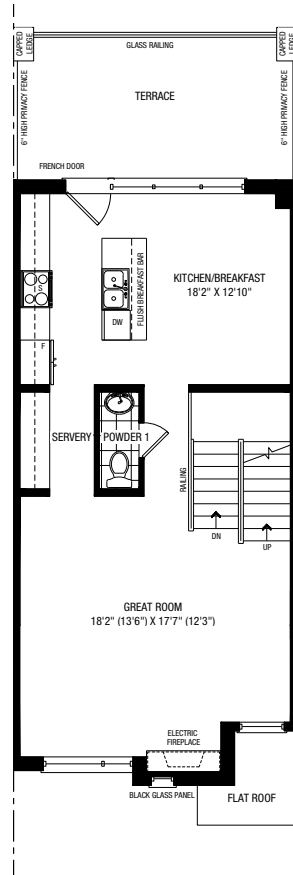

GLENWOOD COLLECTION

THE TOWNSON BAYVIEW

B16TH97

40 INGERSOLL LANE, RICHMOND HILL

RLT-02

ELEV. C | 2,102 SQ. FT.

3 BEDROOM | 2 BATH & 2 POWDER

SPACIOUS HOME OFFERS FLEXIBLE OPTIONS

- Pot lights on main floor
- 3 1/4" hardwood floor on main
- Stained oak staircase
- Upgraded countertops in kitchen & servery
- 5 Appliances
- 10 ft. ceilings on the main floor
- Smooth finish ceilings throughout
- Tall upper kitchen cabinets
- Spacious kitchen island

GROUND

MAIN

THIRD

TERRACE

Contact Us Today
to Book an Appointment
647-205-8738
bayview@primont.com