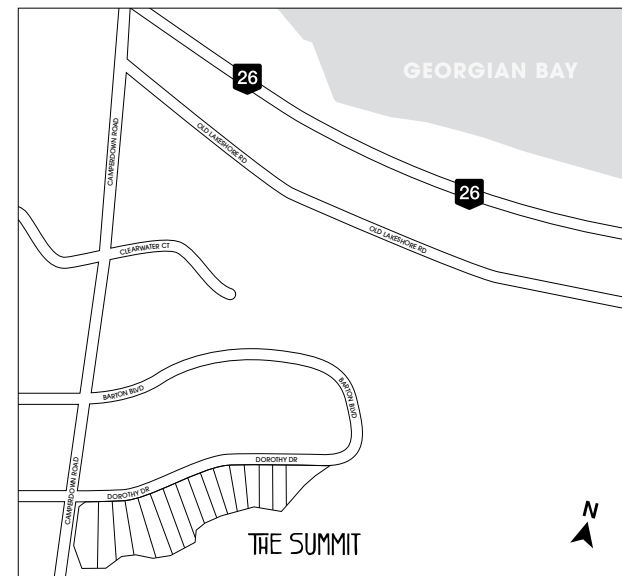

THE SUMMIT

A BLUMONT LIFESTYLE COMMUNITY

← BLUE MOUNTAINS

THE GEORGIAN PEAKS CLUB

GEORGIAN BAY

THE GEORGIAN BAY CLUB →

□ 60' SINGLES

■ SOLD

PRIMONT.COM

GEORGIAN BAY

THE SUMMIT 2

A BLUMONT LIFESTYLE COMMUNITY

← THE GEORGIAN BAY CLUB

BLUE MOUNTAIN →

PRE-SITED AS
A ZERMATT
54-04 D

- 54' SINGLES
- 60' SINGLES
- 64' SINGLES
- SOLD