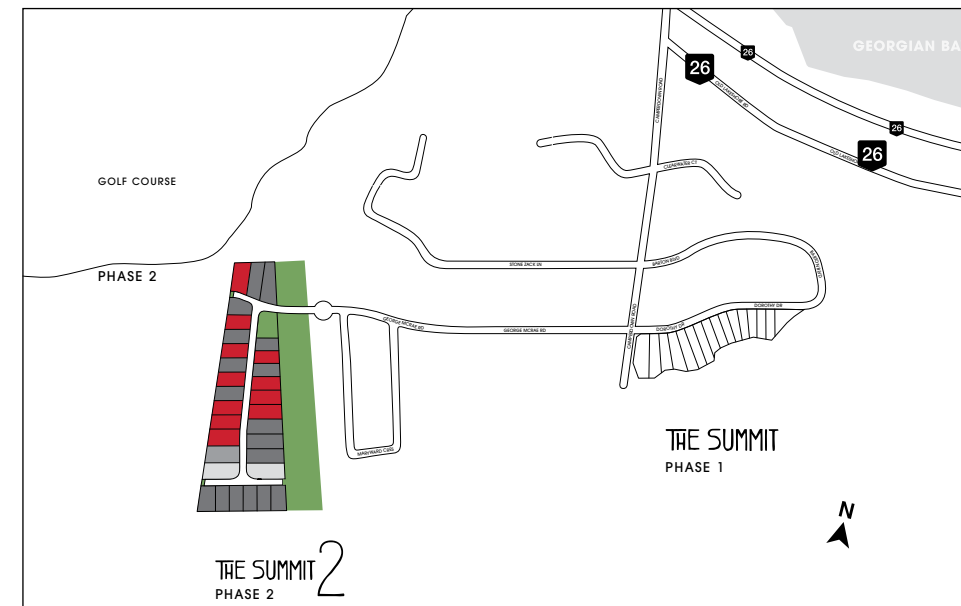

THE SUMMIT

A BLUMONT LIFESTYLE COMMUNITY

← BLUE MOUNTAINS

THE GEORGIAN PEAKS CLUB

GEORGIAN BAY

THE GEORGIAN BAY CLUB →

□ 60' SINGLES

■ SOLD

PRIMONT.COM

GEORGIAN BAY

THE SUMMIT 2

A BLUMONT LIFESTYLE COMMUNITY

← THE GEORGIAN BAY CLUB

BLUE MOUNTAIN →

PRE-SITED AS
A ZERMATT
54-04 D

- 54' SINGLES
- 60' SINGLES
- 64' SINGLES
- SOLD