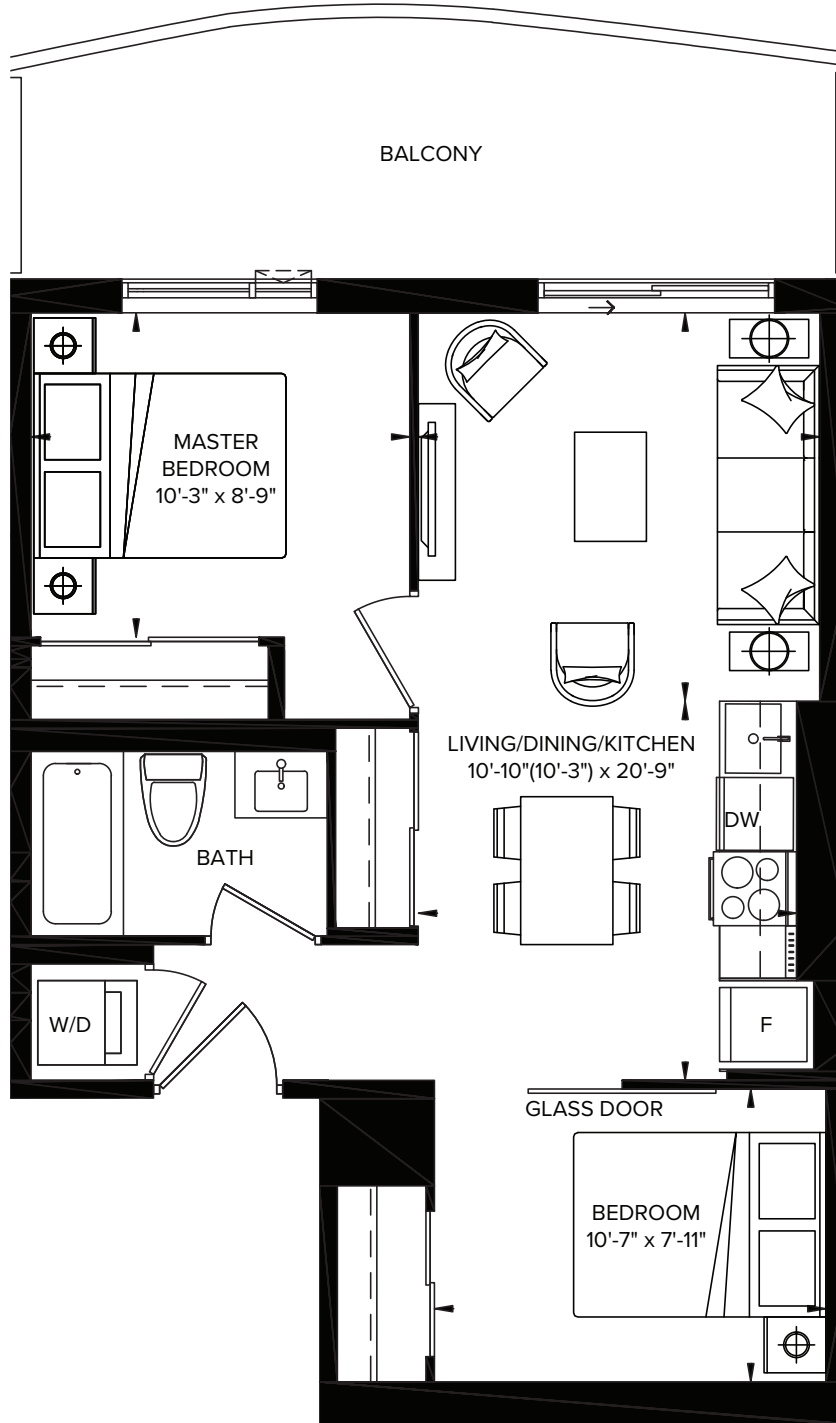

TOWER 1
 SW 621

INTERIOR: 621 SQ.FT.
 EXTERIOR: 144 SQ.FT.

2 BEDROOM + BALCONY

Disclaimer: Materials, specifications & floor plans are subject to change without notice. All renderings are artist's conceptions. All floor plans have approximate dimensions. Actual usable floor space may vary from the stated floor area. E.&O.E.