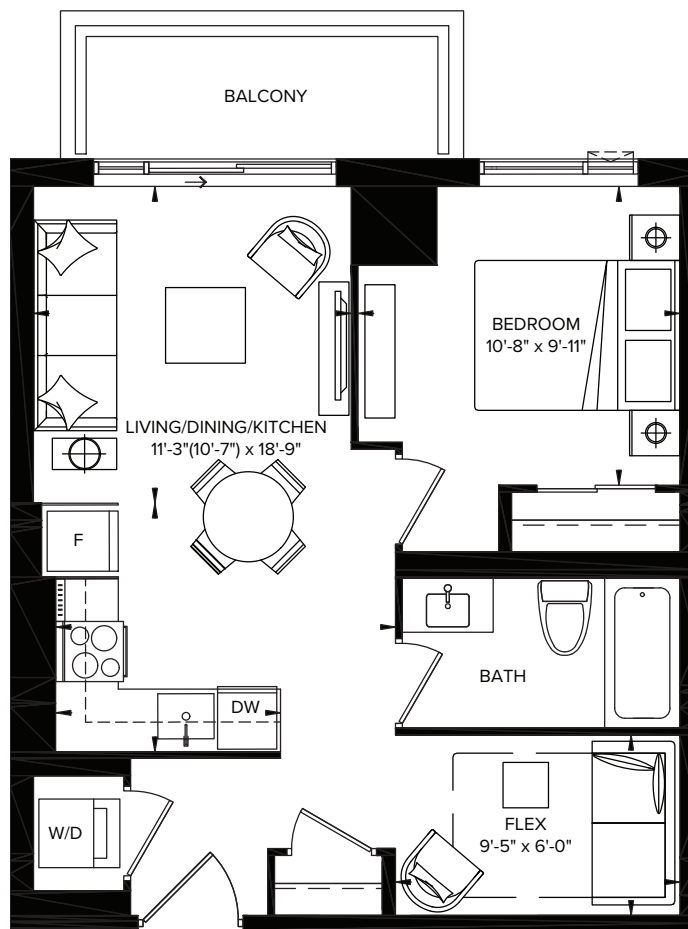

# TOWER 1 SW 579A

INTERIOR: 579 SQ.FT.  
EXTERIOR: 99 SQ.FT.

1 BEDROOM + FLEX BALCONY

SUITES 710, 810, 1110, 1210, 1510, 1610, 1910, 2010, 2110

SUITES 610, 910, 1010, 1310, 1410, 1710, 1810, 2210

SUITES 410, 510

Disclaimer: Materials, specifications & floor plans are subject to change without notice. All renderings are artist's conceptions. All floor plans have approximate dimensions. Actual usable floor space may vary from the stated floor area. E.&O.E.