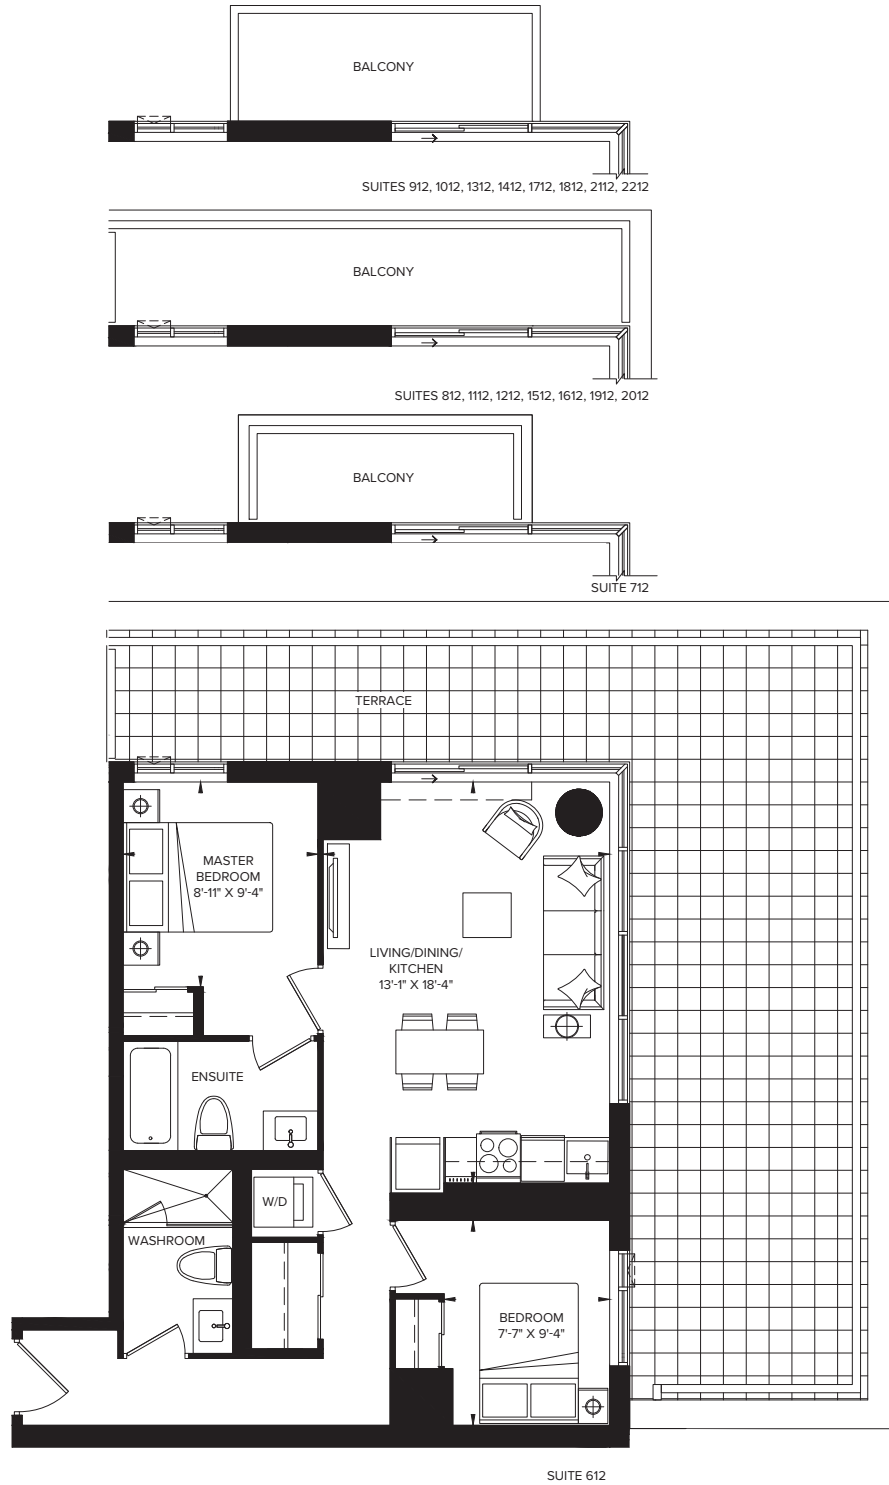

TOWER 2

SW2 752

INTERIOR: 752 SQ.FT.

EXTERIOR: 66, 102, 48, 467 SQ.FT.

2 BEDROOM + TERRACE

TOWER 2
LEVEL 6-22

Disclaimer: Materials, specifications & floor plans are subject to change without notice. All renderings are artist's conceptions. All floor plans have approximate dimensions. Actual usable floor space may vary from the stated floor area. E.&O.E.