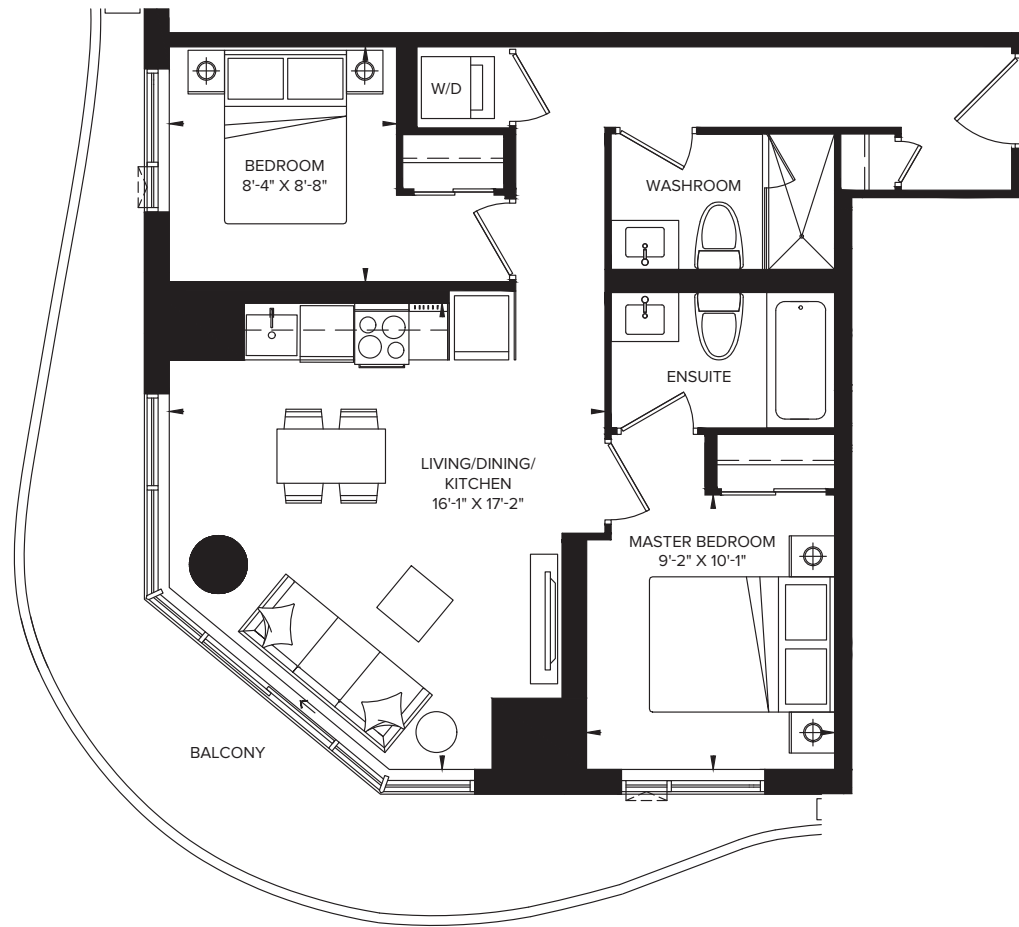

TOWER 2

SW2 738R

INTERIOR: 738 SQ.FT.
EXTERIOR: 194 SQ.FT.

2 BEDROOM + BALCONY

TOWER 2
LEVEL 6 - 22

Disclaimer: Materials, specifications & floor plans are subject to change without notice. All renderings are artist's conceptions. All floor plans have approximate dimensions. Actual usable floor space may vary from the stated floor area. E.&O.E.