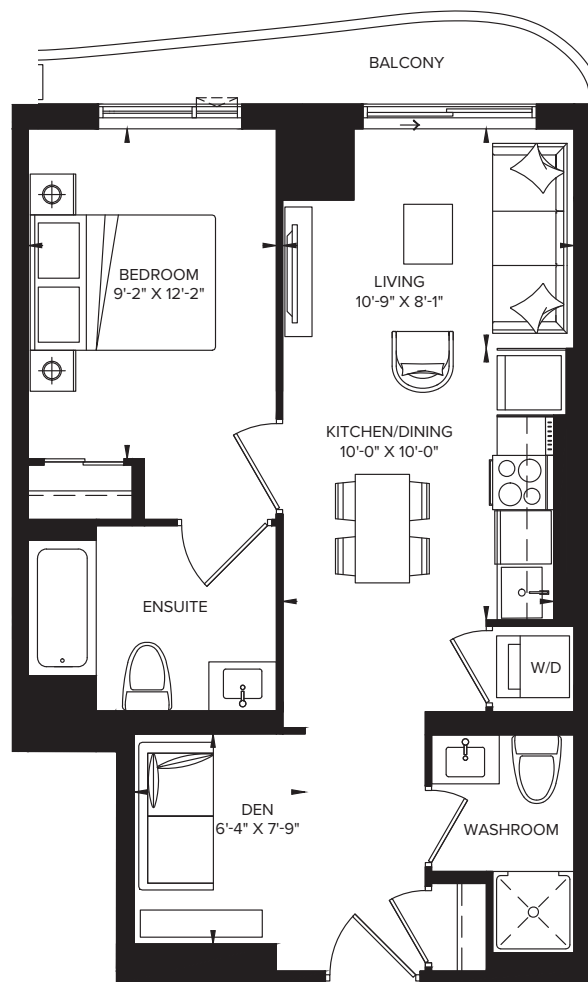

TOWER 2

SW2 650B

INTERIOR: 650 SQ.FT.
EXTERIOR: 48 SQ.FT.

1 BEDROOM + DEN + BALCONY

TOWER 2
LEVEL 6-22

Disclaimer: Materials, specifications & floor plans are subject to change without notice. All renderings are artist's conceptions. All floor plans have approximate dimensions. Actual usable floor space may vary from the stated floor area. E.&O.E.